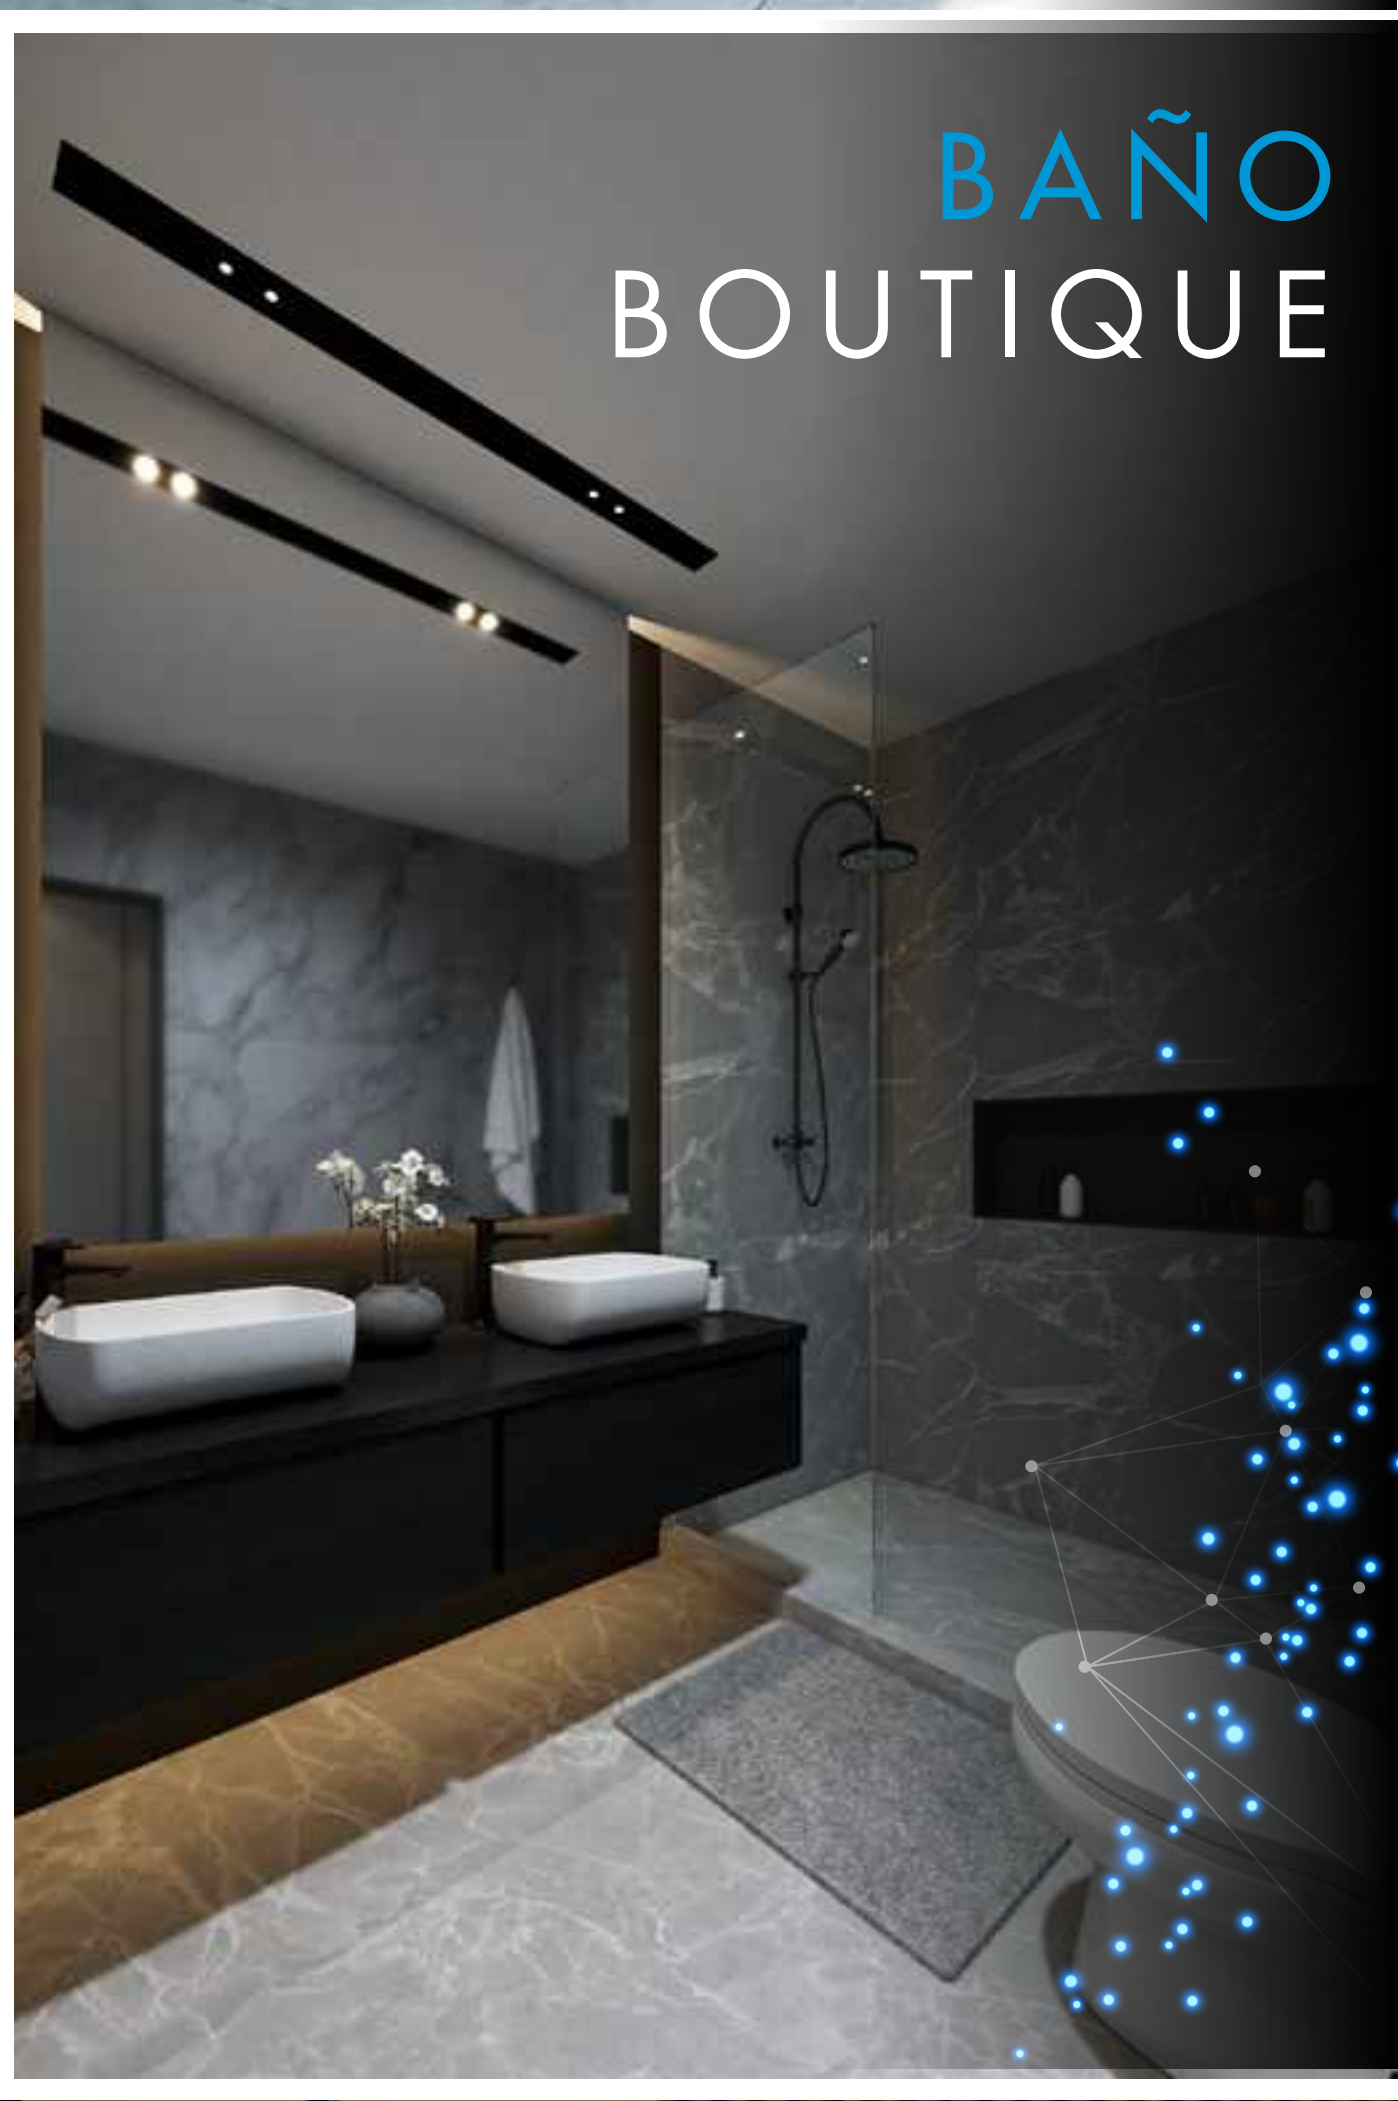

Smart STUDIO  
31 mtrs<sup>2</sup>

Smart SUITE  
40 mtrs<sup>2</sup>

Smart SHARE  
65 mtrs<sup>2</sup>

Smart FULL SHARE  
110 mtrs<sup>2</sup>

LIVING  
COMEDOR

SUITE  
PRINCIPAL

BAÑO  
BOUTIQUE

SALA DE  
ESTAR