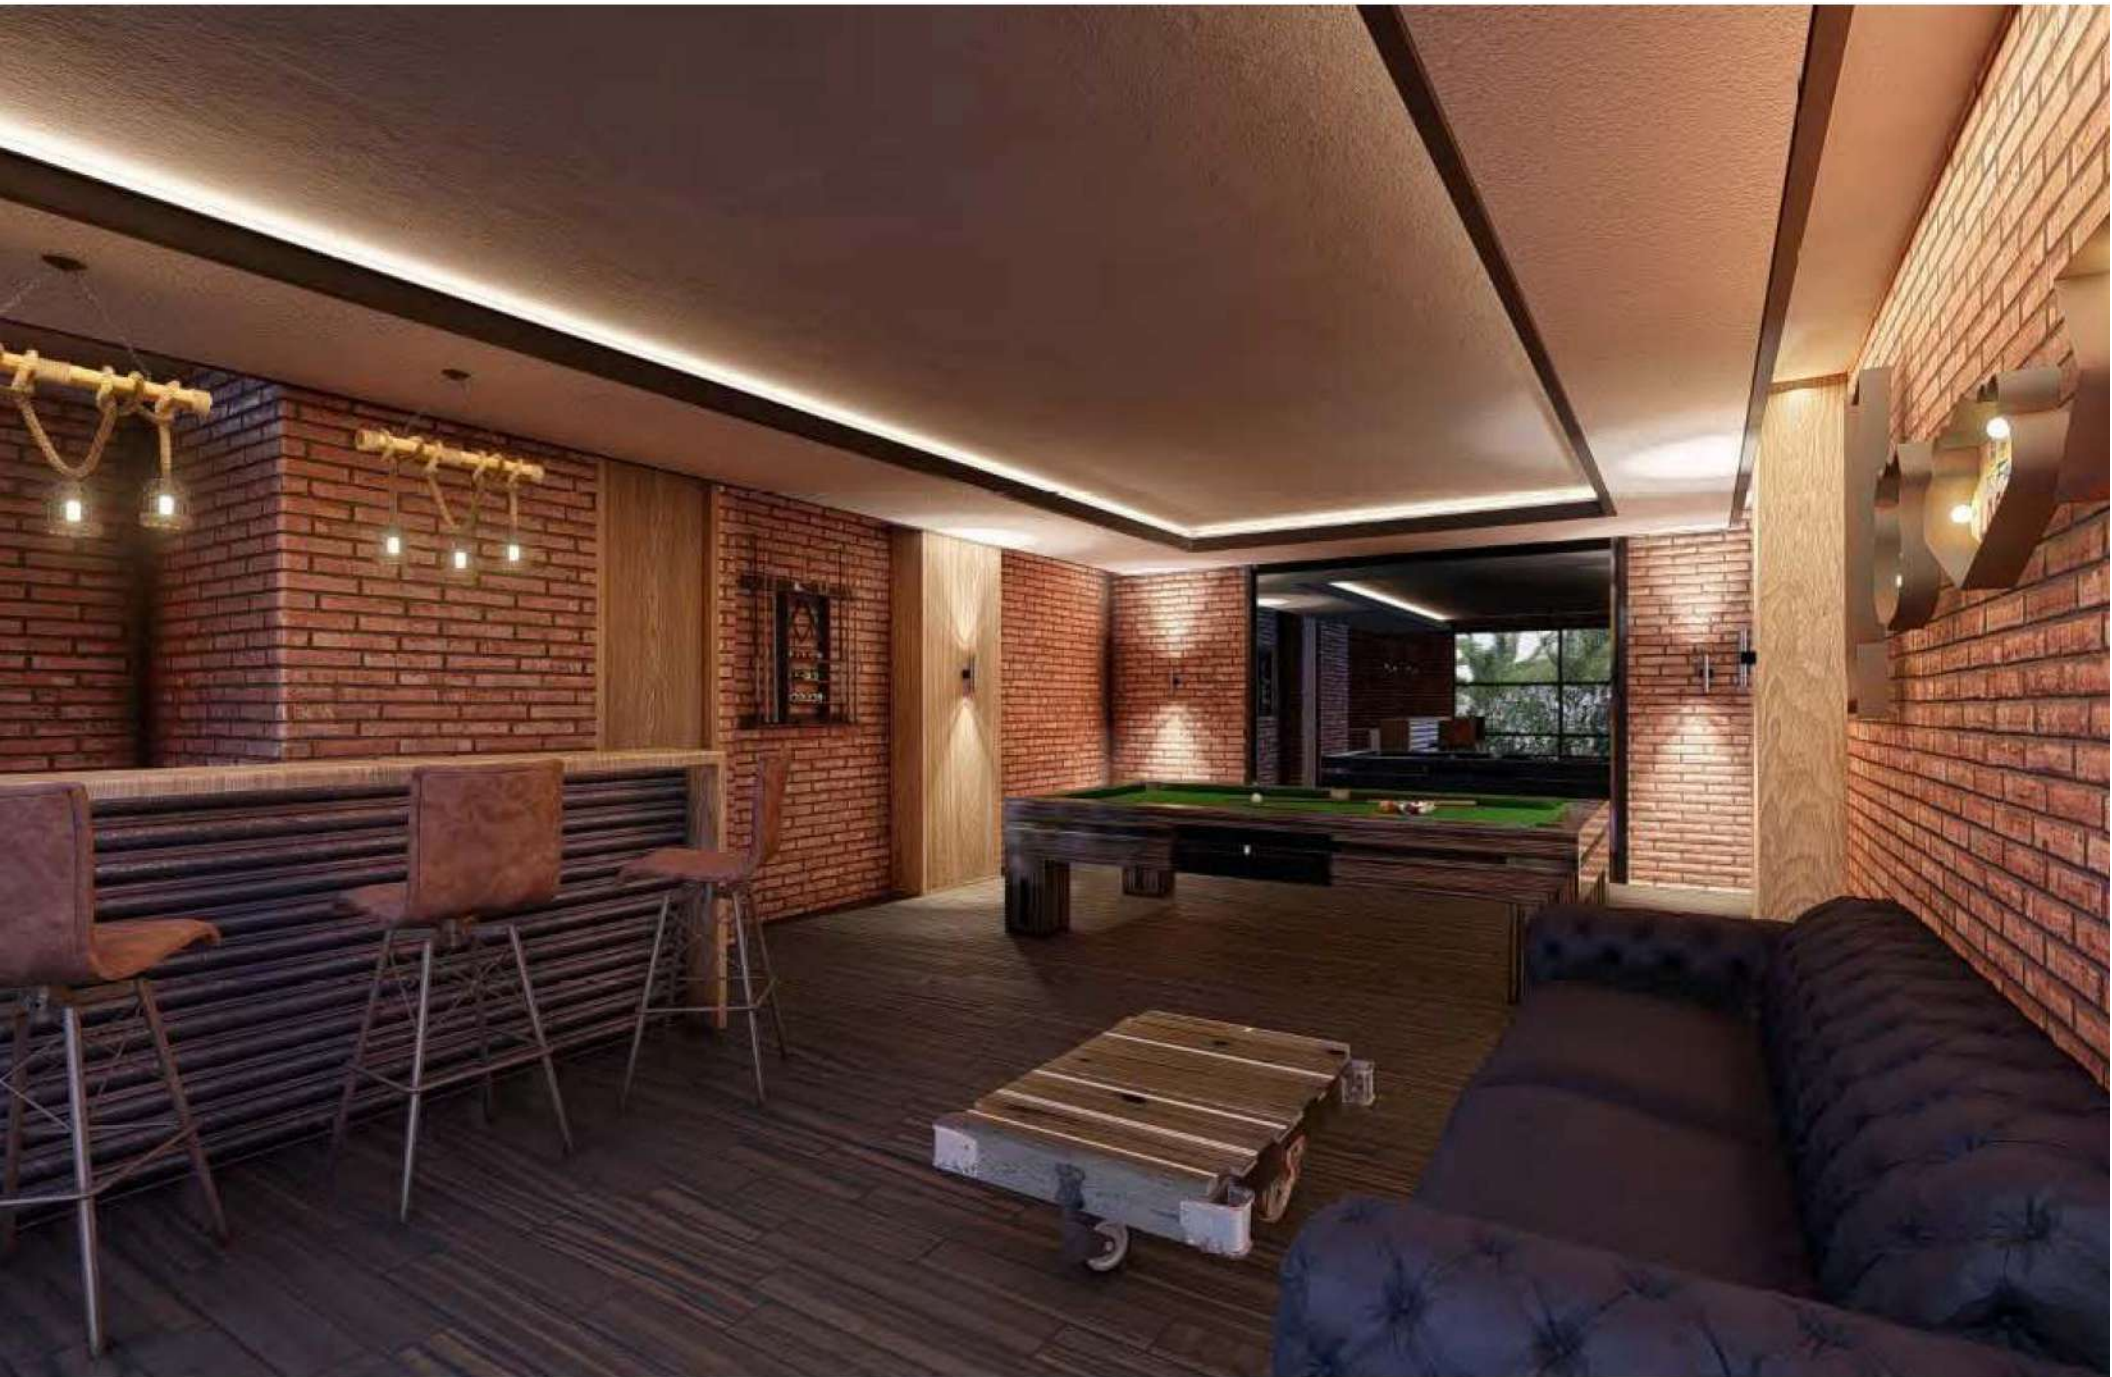

MACORORÓ 13 14
WWW.MACORORO.COM

SALA DE JUEGOS
TOTALMENTE
AMOBLAGADA

Imágenes preliminares, el amoblado, equipamiento y decoración del ambiente están sujetos a variación.

70854480