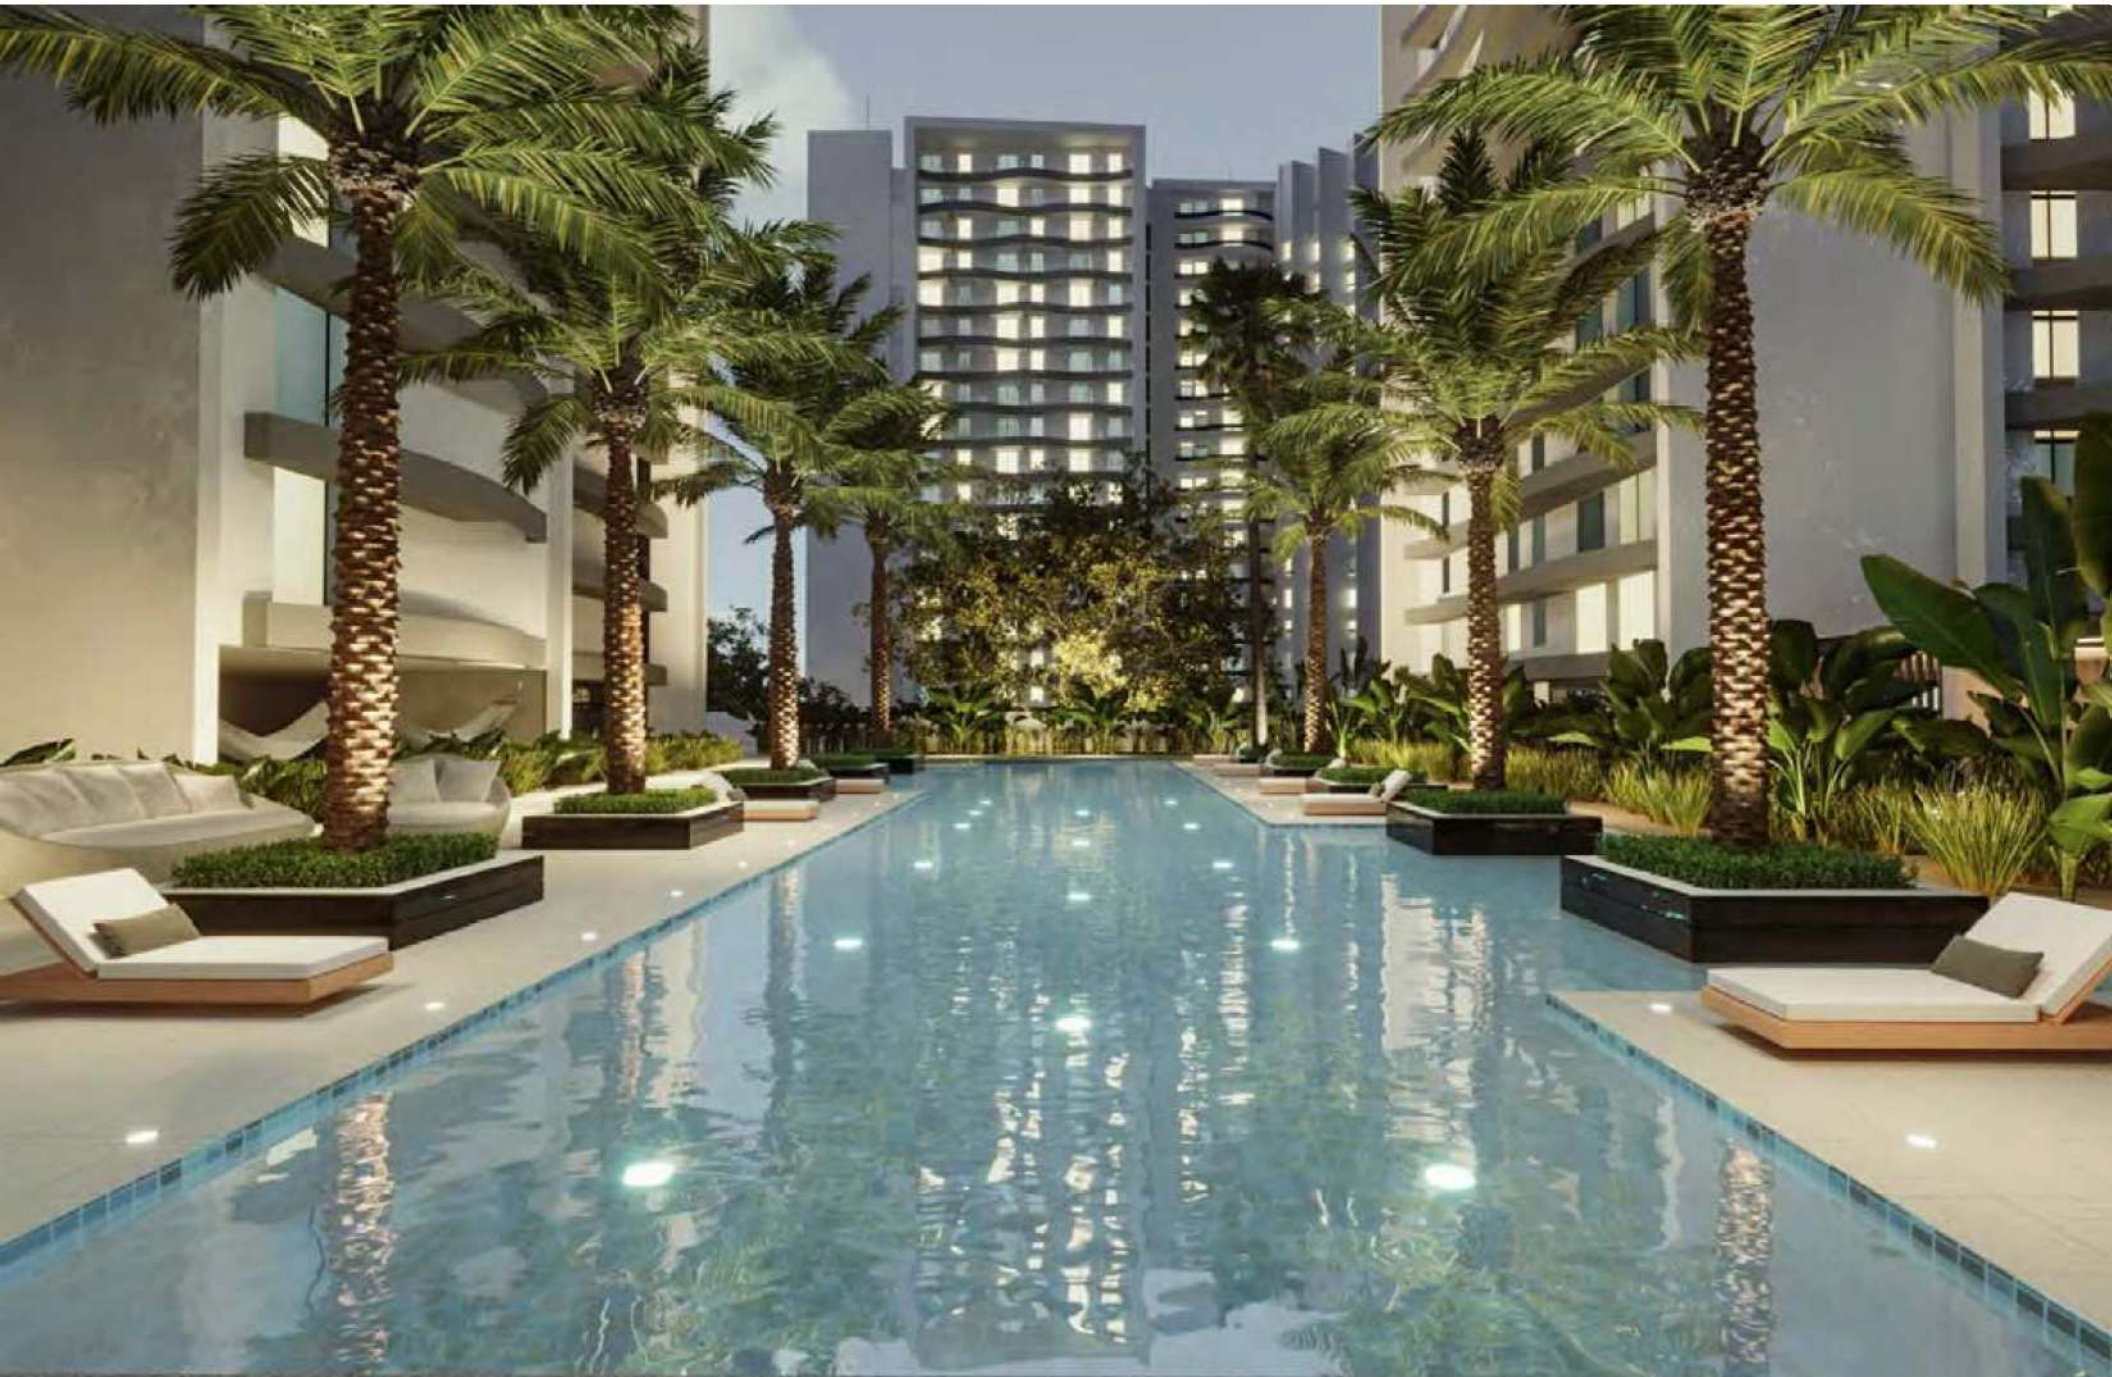

MACORORÓ 13 14

WWW.MACORORO.COM

PISCINA

Imágenes preliminares, el amoblado, equipamiento y decoración del ambiente están sujetos a variación.

70854480